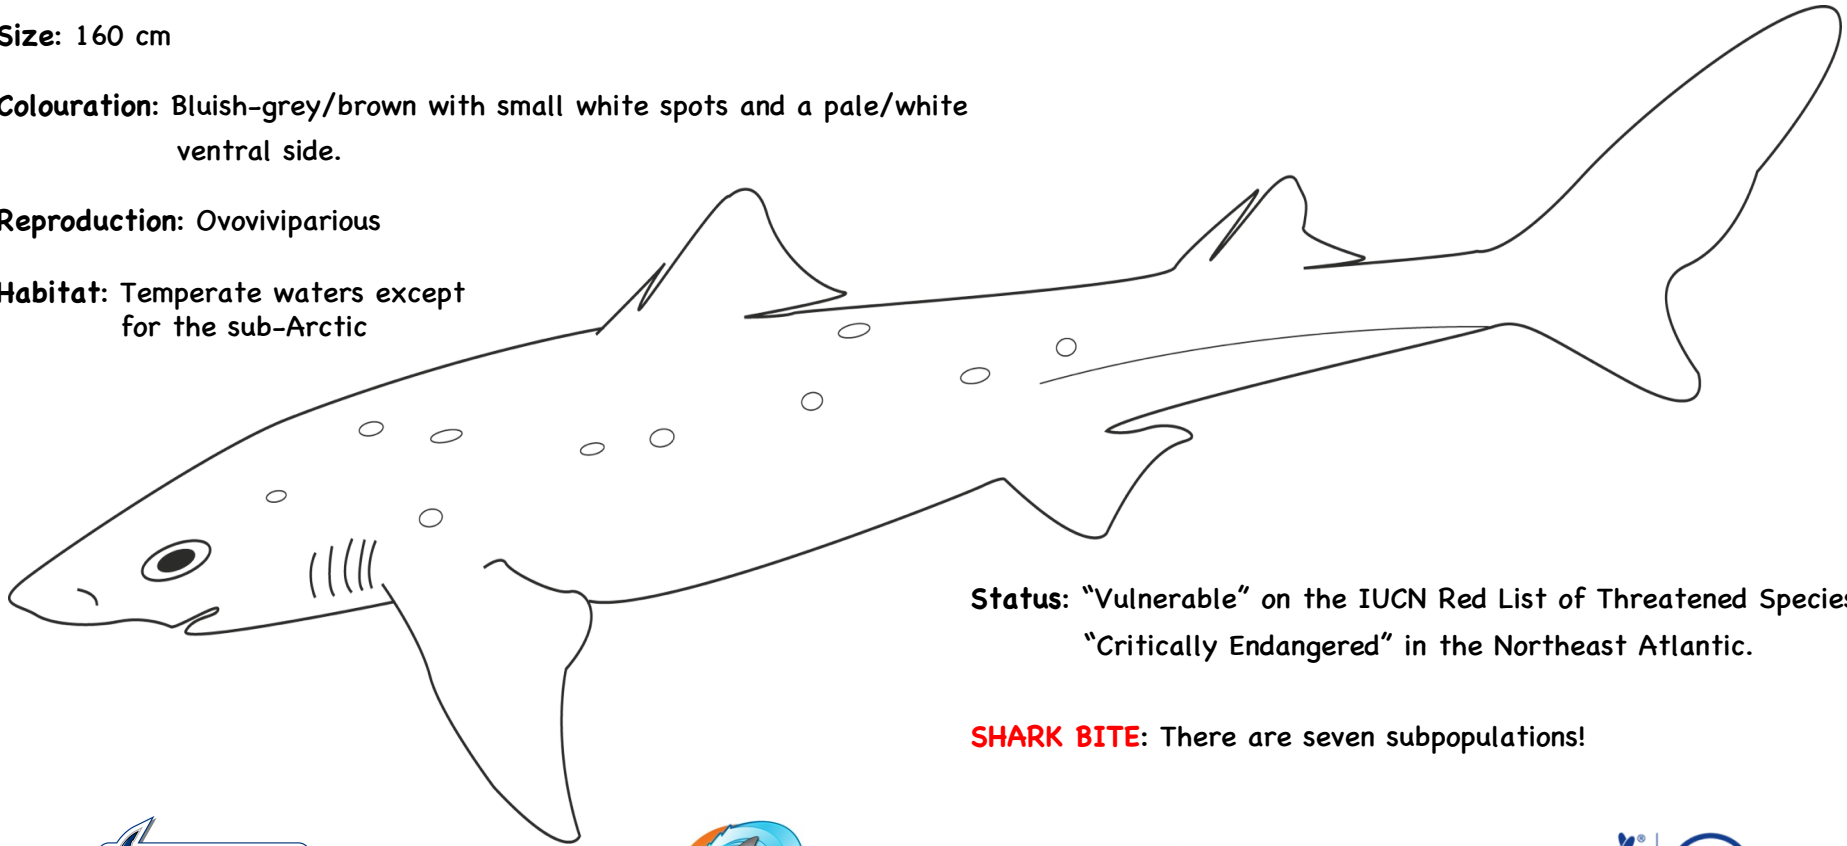

SPURDOG

(SPINY DOGFISH)

Squalus acanthias

Name: Spurdog (*Squalus acanthias*)

Size: 160 cm

Colouration: Bluish-grey/brown with small white spots and a pale/white ventral side.

Reproduction: Ovoviviparous

Habitat: Temperate waters except for the sub-Arctic

Status: "Vulnerable" on the IUCN Red List of Threatened Species
"Critically Endangered" in the Northeast Atlantic.

SHARK BITE: There are seven subpopulations!